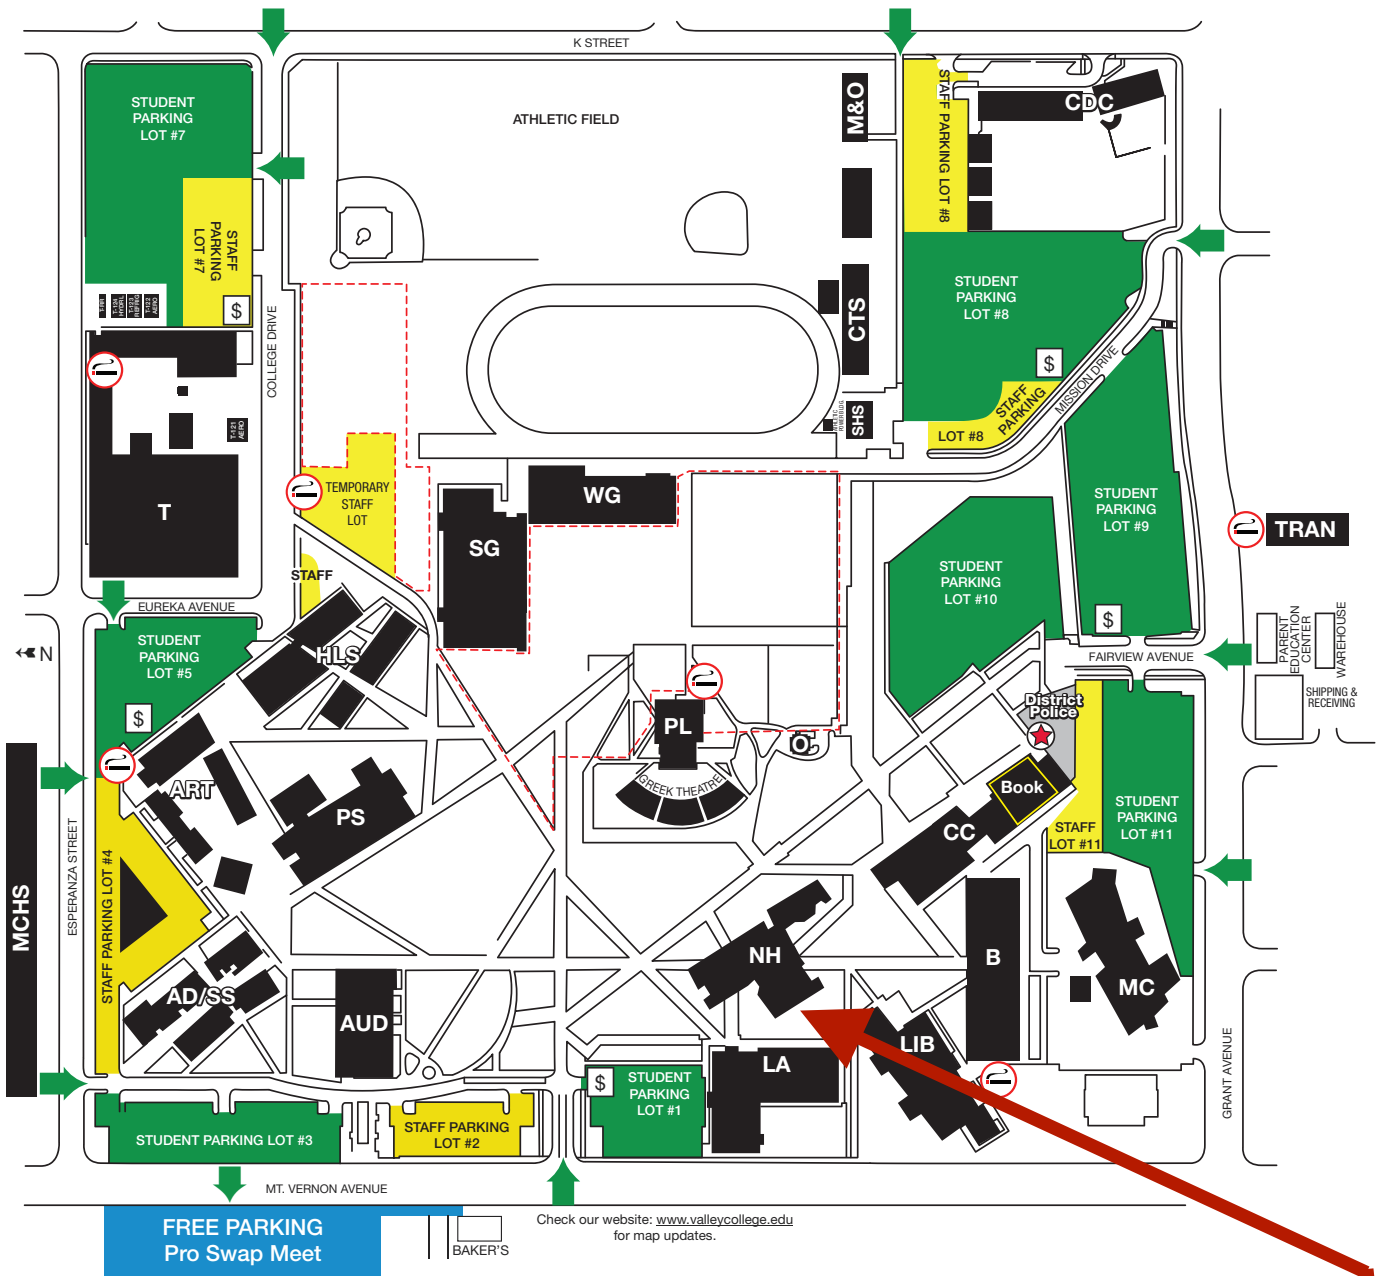

San Bernardino Valley College

701 South Mount Vernon • San Bernardino, CA 92410 • (909) 384-4400

Check our website: www.valleycollege.edu for map updates.

INDICATES CONSTRUCTION AREAS

ARROWS DESIGNATE STUDENT PARKING LOT ENTRANCES

INDICATES PARKING PERMIT DISPENSER

INDICATES APPROVED SMOKING AREAS (6)
This is a smoke-free campus - smoking in non-designated areas or buildings may result in the issuance of a citation (Board Policy #3570; Government Code #7597)

Building Symbols

AD/SS..... Administration/Student Services (Note: AD rooms are located in AD/SS)	MC.....Media/Communications
ART.....Art Center	MCHS..... Middle College High School
AUD..... Auditorium	M&O..... Maintenance & Operations
B..... Business	NH.....North Hall
BOOK..... Bookstore	O..... Observatory
CC.....Campus Center	PL.....Planetarium
CDC.....Child Development Center	PS.....Physical Sciences
CTS.....Computer Technology Services	SG..... Snyder Gym
HLS.....Health & Life Science	SHS..... Student Health Services
LA.....Liberal Arts	T..... Technical
LIB.....Library	TRAN..... Transportation Center
	WG.....Women's Gym

DISTRICT POLICE
 Campus Center Rm. 100
 (909) 384-4491

Parking permits/decals are required to park in all parking lots and on all college streets.

Parking in disabled stalls requires a valid California disabled placard and a valid SBCCD parking permit/decal.