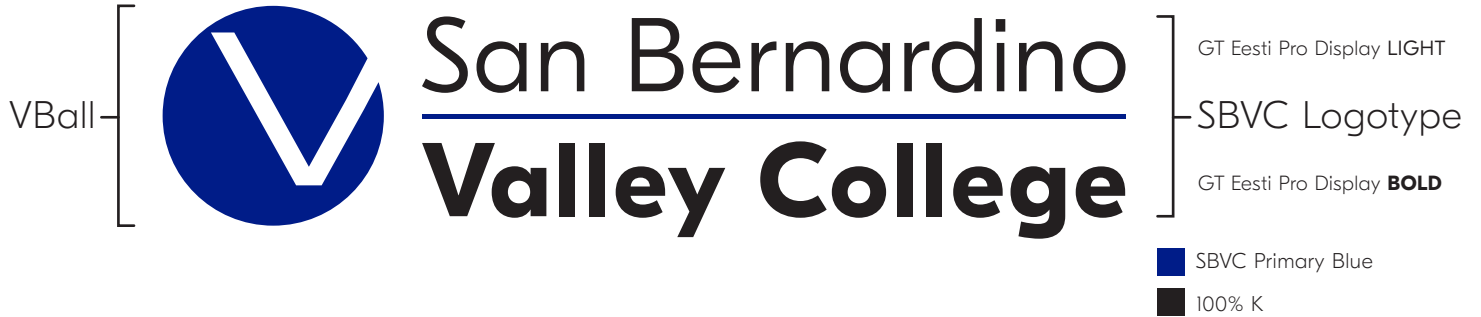

San Bernardino

Valley College

BRANDING GUIDE

PRIMARY LOGO

SEAL LOGO

COLOR

SBVC Primary Blue

*PMS Reflex Blue

C 100 **M** 93 **Y** 14 **K** 12

L 15 **A** 32 **B** -67

Hex#25347a

SBVC Royal Blue

C 94 **M** 67 **Y** 1 **K** 0

L 40 **A** -11 **B** -36

Hex#005faa

SBVC Dark Gray

C 49 **M** 39 **Y** 39 **K** 4

L 63 **A** -0 **B** -0

Hex#979899

SBVC Light Gray

C 13 **M** 7 **Y** 4 **K** 0

L 89 **A** -1 **B** -5

Hex#dae1e9

LOGO VARIATIONS