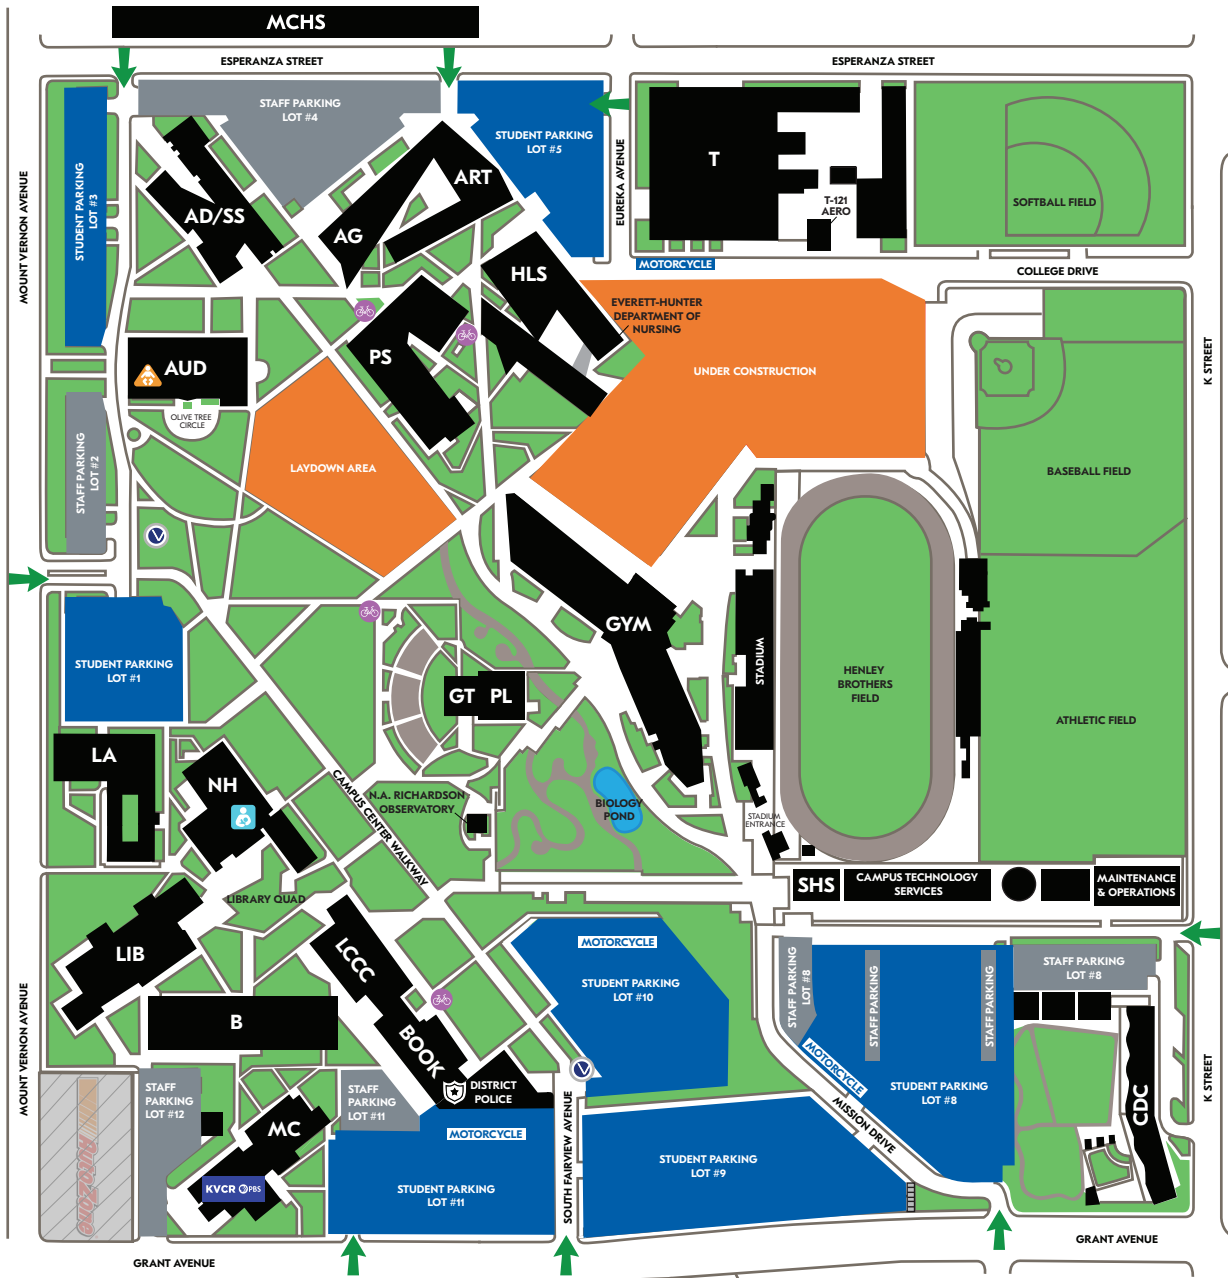

San Bernardino Valley College

701 South Mount Vernon Avenue
 San Bernardino, CA 92410
 valleycollege.edu | (909) 384-4490
 Emergency Call 911 | Non-Emergency (909) 384-4491

Building Symbols	
AD/SS	Administration/Student Services (Note: AD rooms are located in AD/SS)
AG	Clara & Allen Gresham Art Gallery
ART	Art Center
AUD	Auditorium (AUD Restrooms - 2 Baby Changing Stations)
B	Business
BOOK	Bookstore
CDC	Child Development Center
GT	Greek Theatre
GYM	Gym
HLS	Health & Life Sciences
LA	Liberal Arts
LCCC	Lois Carson Campus Center
LIB	Library
MC	Media & Communications
MCHS	Middle College High School
NH	North Hall
NH 329	NH 329 - Lactation Room
PL	George F. Beattie Planetarium
PS	Physical Sciences
SHS	Student Health Center
T	Applied Technology
TRAN	Transportation Center

- Student Parking Lot Entrance
- Bike Racks
- Baby Changing Station
- Lactation Room