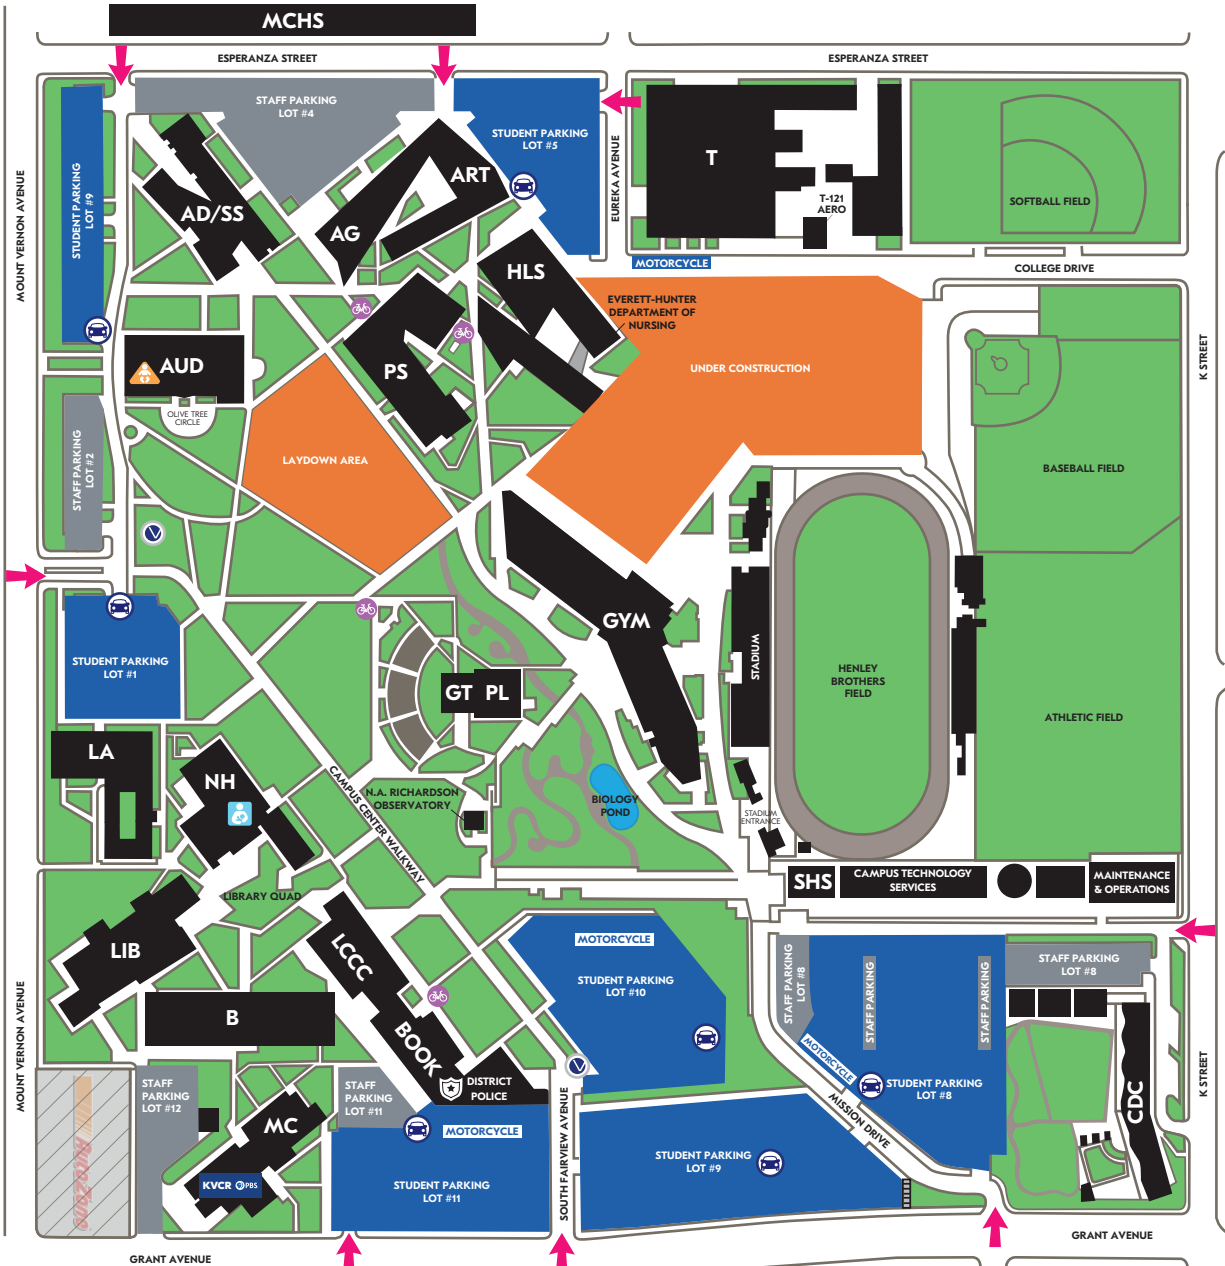

San Bernardino Valley College

701 South Mount Vernon Avenue
 San Bernardino, CA 92410
 valleycollege.edu | (909) 384-4490
 Emergency Call 911 | Non-Emergency (909) 384-4491

- Student Parking Lot Entrance
- Bike Racks
- Baby Changing Station
- Lactation Room
- Parking Kiosk

Building Symbols	
AD/SS	Administration/Student Services (Note: AD rooms are located in AD/SS)
AG	Clara & Allen Gresham Art Gallery
ART	Art Center
AUD	Auditorium (AUD Restrooms - 2 Baby Changing Stations)
B	Business
BOOK	Bookstore
CDC	Child Development Center
GT	Greek Theatre
GYM	Gym
HLS	Health & Life Sciences
LA	Liberal Arts
LCCC	Lois Carson Campus Center
LIB	Library
MC	Media & Communications
MCHS	Middle College High School
NH	North Hall
	NH 329 - Lactation Room
PL	George F. Beattie Planetarium
PS	Physical Sciences
SHS	Student Health Center
T	Applied Technology
TRAN	Transportation Center