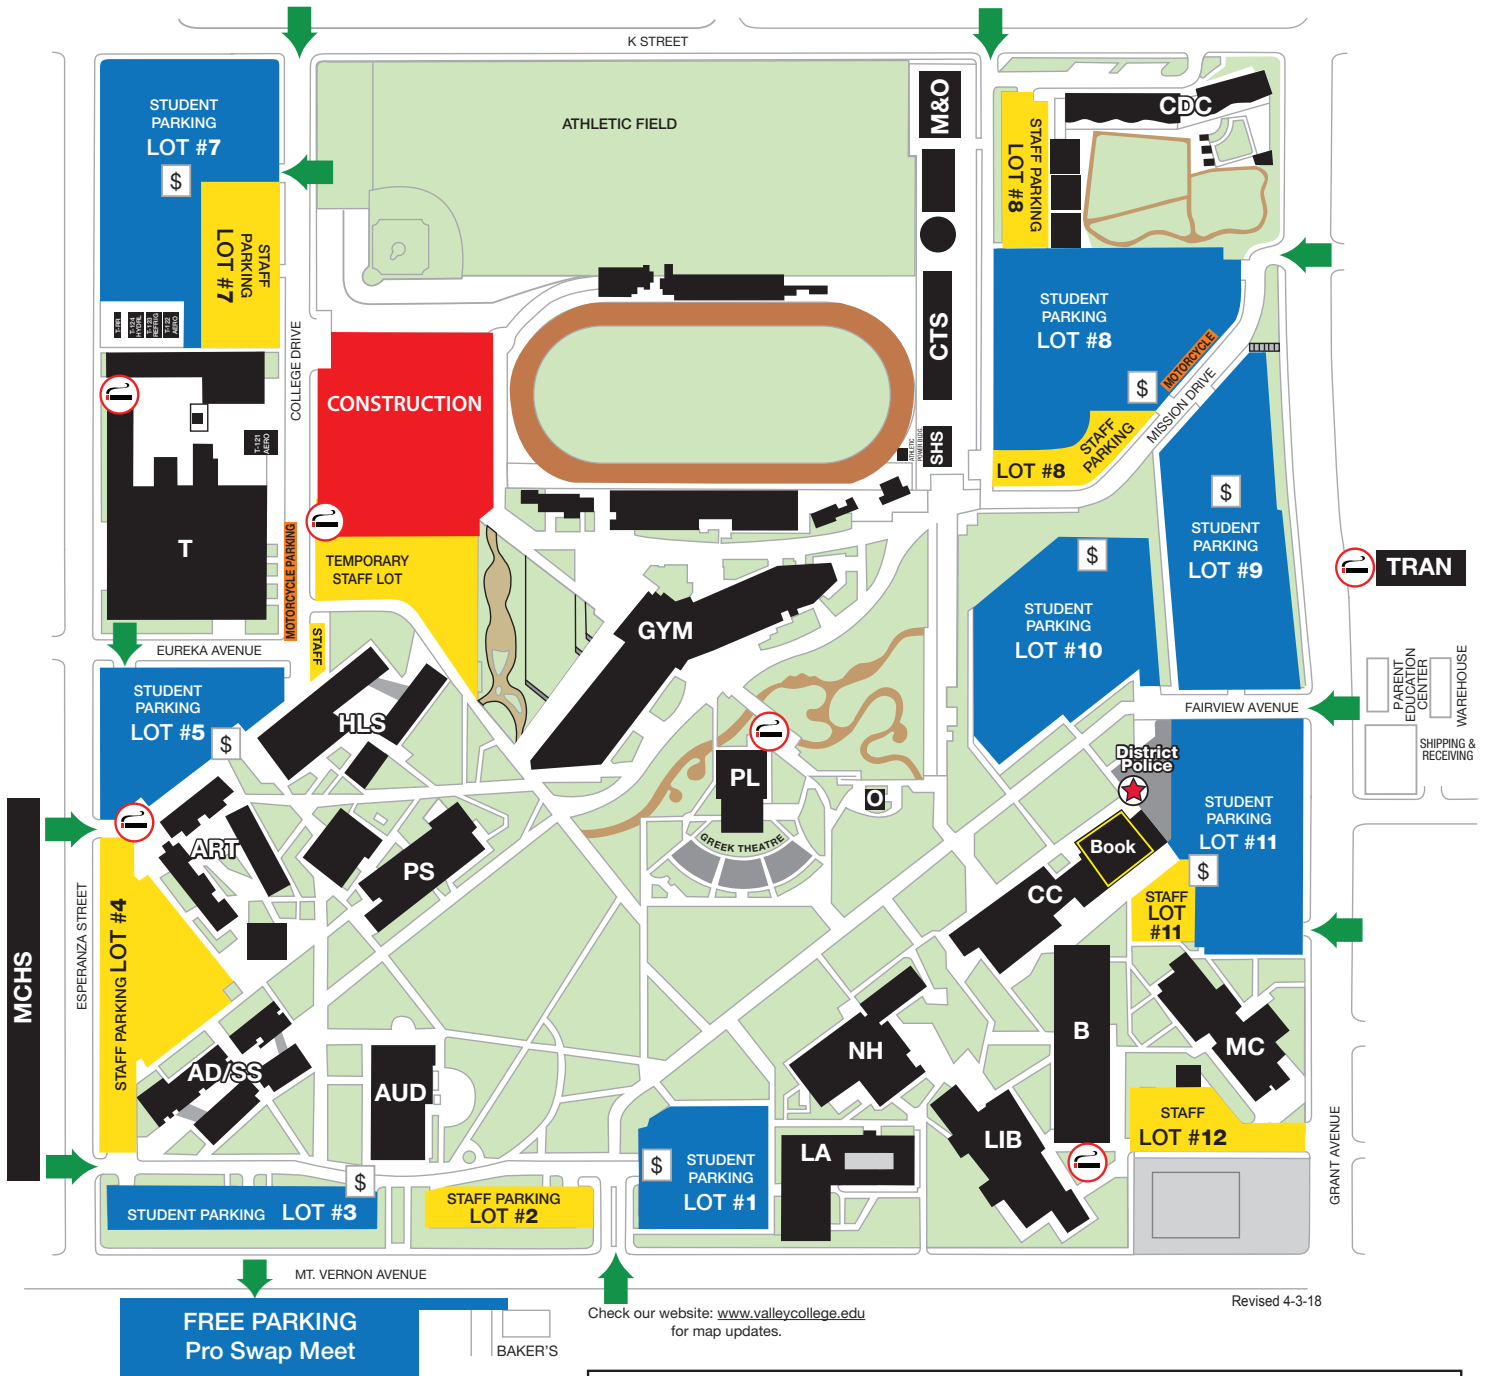

# San Bernardino Valley College

701 South Mount Vernon • San Bernardino, CA 92410 • (909) 384-4400

Check our website: [www.valleycollege.edu](http://www.valleycollege.edu) for map updates.

Revised 4-3-18

**INDICATES CONSTRUCTION AREAS**

**ARROWS DESIGNATE STUDENT PARKING LOT ENTRANCES**

**INDICATES PARKING PERMIT DISPENSER**

**INDICATES APPROVED SMOKING AREAS (6)**  
*This is a smoke-free campus - smoking in non-designated areas or buildings may result in the issuance of a citation (Board Policy #3570; Government Code #7597)*

### Building Symbols

AD/SS..... Administration/Student Services (Note: AD rooms are located in AD/SS)	LIB ..... Library
ART..... Art Center	MC..... Media/Communications
AUD..... Auditorium	MCHS..... Middle College High School
B..... Business	M&O..... Maintenance & Operations
BOOK..... Bookstore	MP..... Motor Cycle Parking
CC..... Campus Center	NH..... North Hall
CDC..... Child Development Center	O..... Observatory
CTS..... Computer Technology Services	PL..... Planetarium
GYM..... Gym	PS..... Physical Sciences
HLS..... Health & Life Science	SHS..... Student Health Services
LA..... Liberal Arts	T..... Technical
	TRAN..... Transportation Center

**DISTRICT POLICE**  
 Campus Center Rm. 100  
 (909) 384-4491

Parking permits/decals are required to park in all parking lots and on all college streets.

Parking in disabled stalls requires a valid California disabled placard and a valid SBCCD parking permit/decal.