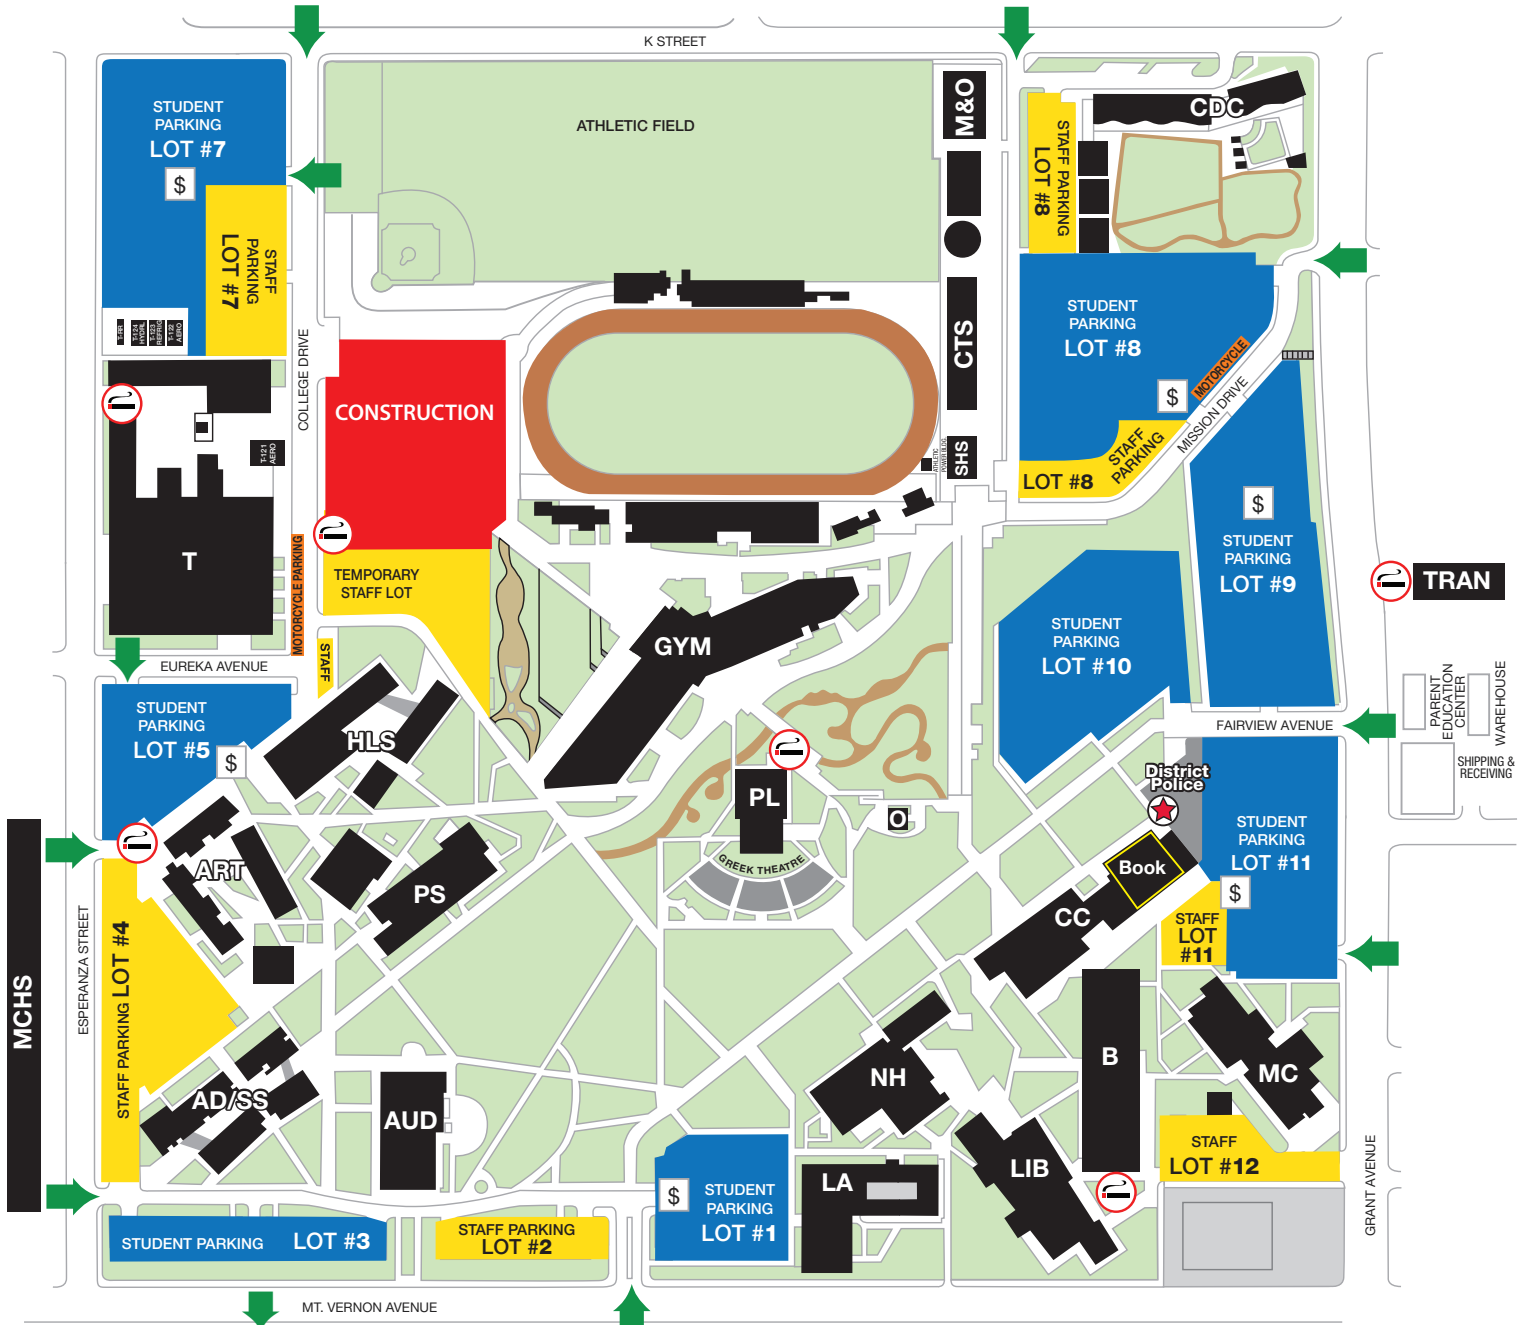

San Bernardino Valley College

701 South Mount Vernon • San Bernardino, CA 92410 • (909) 384-4400

FREE PARKING
Pro Swap Meet

Check our website: www.valleycollege.edu
for map updates.

Revised 8-15-17

INDICATES CONSTRUCTION AREAS

ARROWS DESIGNATE STUDENT PARKING LOT ENTRANCES

INDICATES PARKING PERMIT DISPENSER

INDICATES APPROVED SMOKING AREAS (6)
This is a smoke-free campus - smoking in non-designated areas or buildings may result in the issuance of a citation (Board Policy #3570; Government Code #7597)

DISTRICT POLICE
Campus Center Rm. 100
(909) 384-4491

Building Symbols

AD/SS..... Administration/Student Services (Note: AD rooms are located in AD/SS)	LIB Library
ART.....Art Center	MC.....Media/Communications
AUD..... Auditorium	MCHS..... Middle College High School
B..... Business	M&O..... Maintenance & Operations
BOOK..... Bookstore	MP..... Motor Cycle Parking
CC..... Campus Center	NH.....North Hall
CDC.....Child Development Center	O..... Observatory
CTS..... Computer Technology Services	PL.....Planetarium
GYM..... Gym	PS..... Physical Sciences
HLS..... Health & Life Science	SHS..... Student Health Services
LA..... Liberal Arts	T..... Technical
	TRAN..... Transportation Center

Parking permits/decals are required to park in all parking lots and on all college streets.

Parking in disabled stalls requires a valid California disabled placard and a valid SBCCD parking permit/decal.