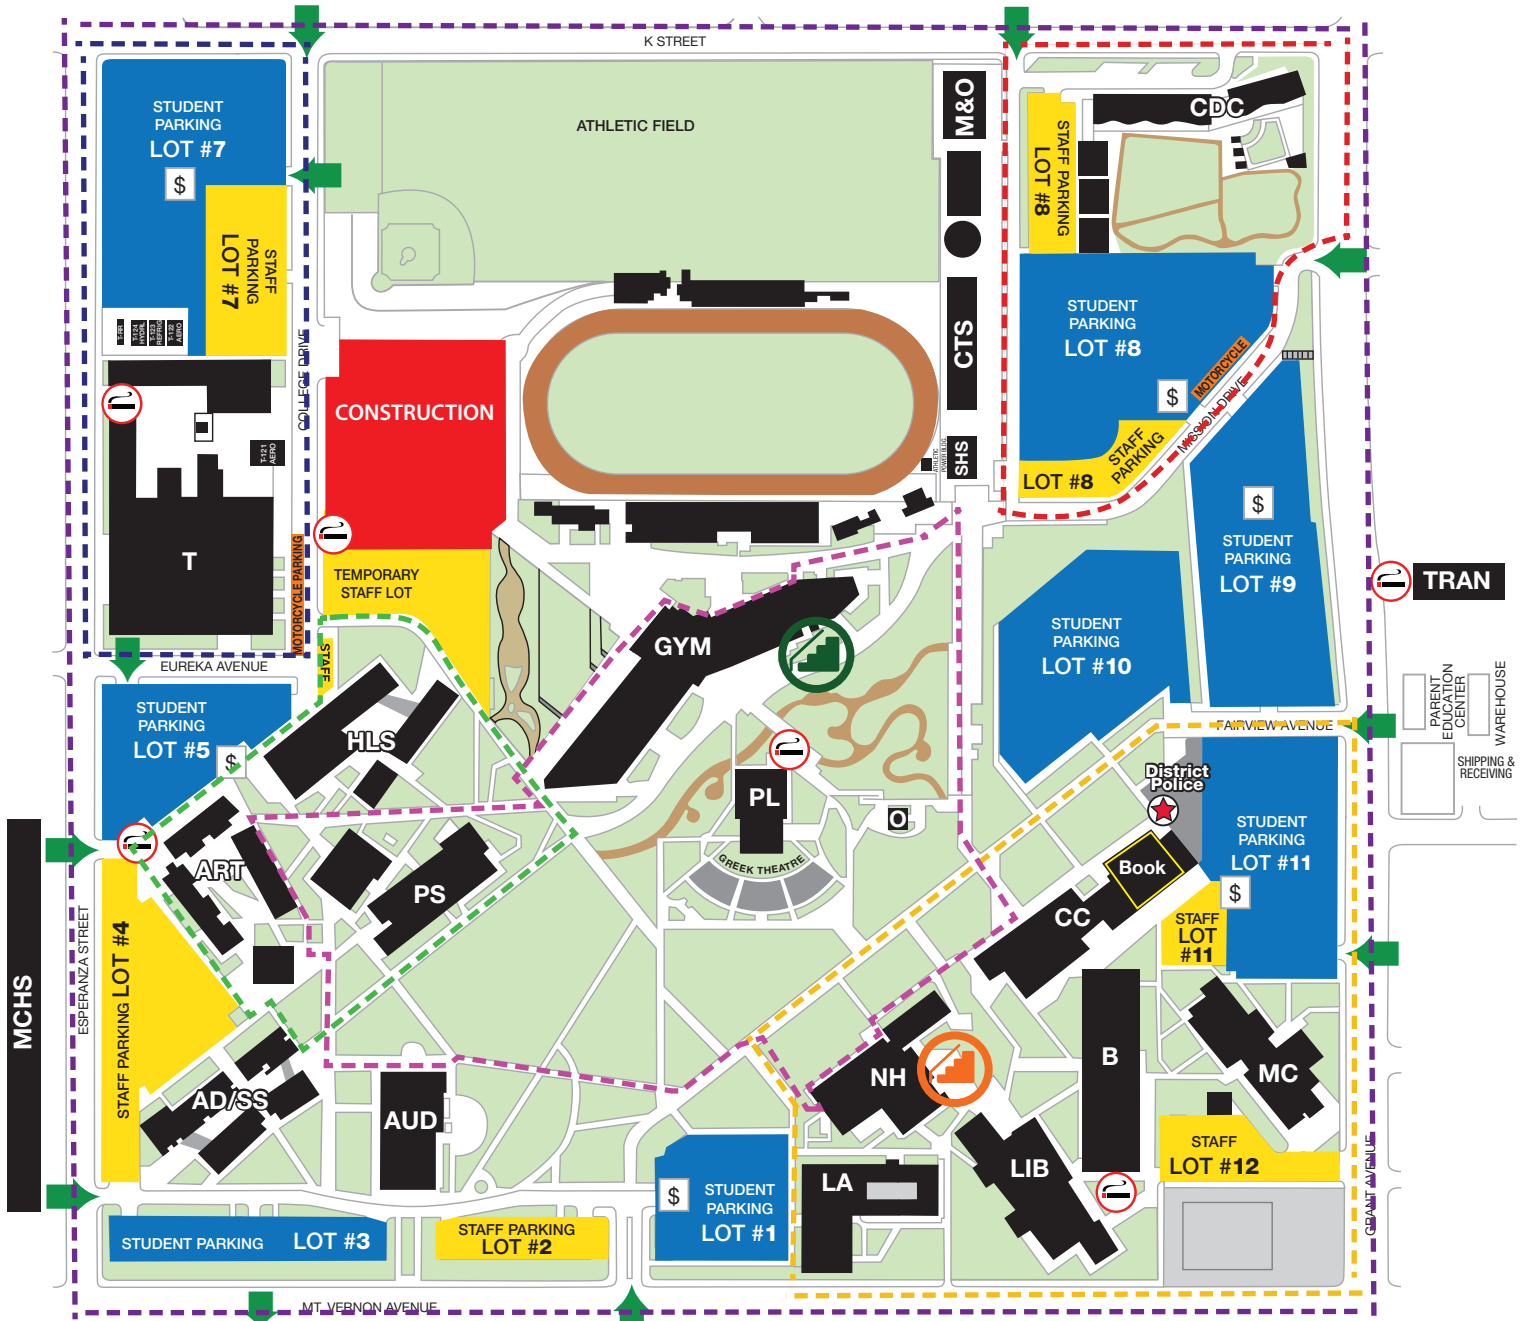

San Bernardino Valley College

701 South Mount Vernon • San Bernardino, CA 92410 • (909) 384-4400

Wellness Walkability Map

- | | | | |
|---|---|--|---|
|  Northwest Walk
0.3 miles |  Southwest Walk
0.5 miles |  Perimeter Walk
1 mile |  Athletics Complex
337 stairs |
|  Northeast Walk
0.5 miles |  Southeast Walk
0.4 miles |  Shady Walk
0.5 miles |  North Hall
156 stairs |