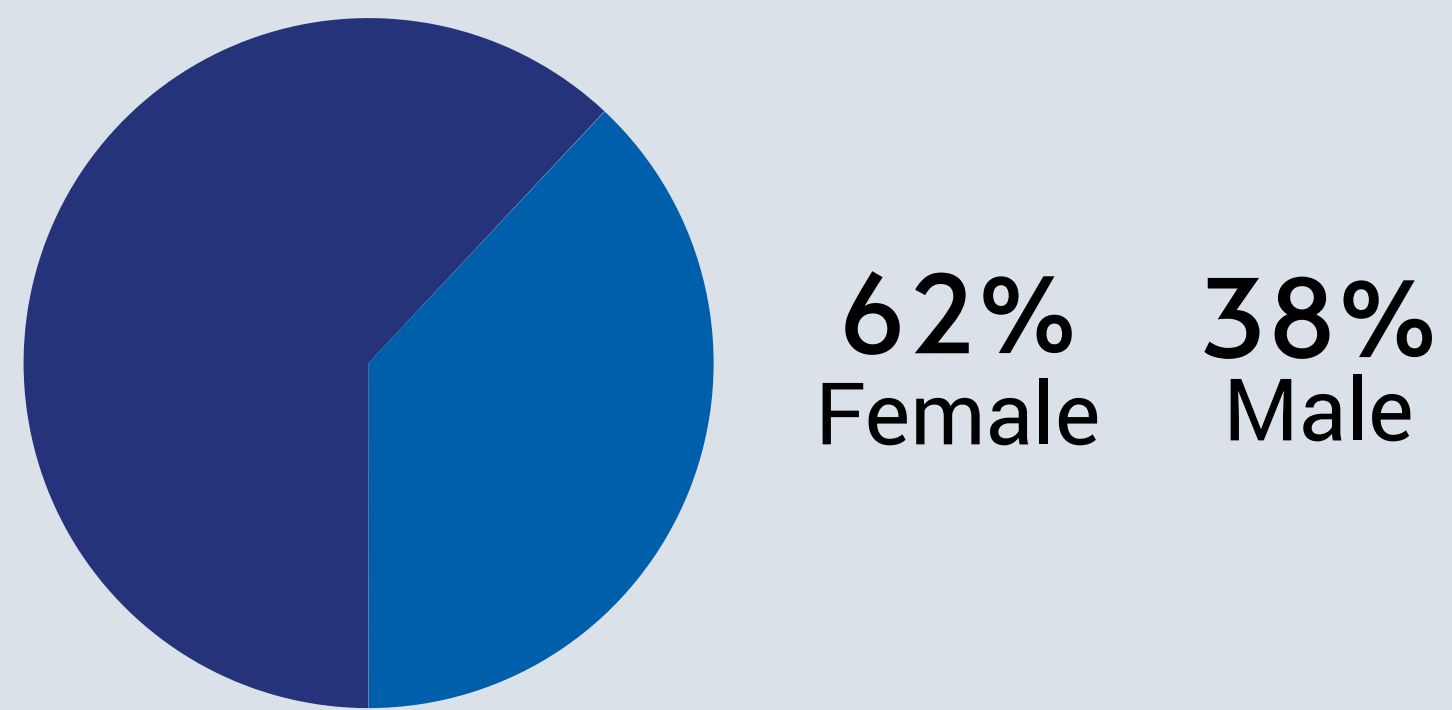

2021-2022 Student Quick Facts

Who They Were

Gender

Age Group

Race

Hispanic	66.9%
White	11.7%
Black/African Amer.	11.1%
Asian, Filipino, & Pacific Isl.	5.5%
Two or More Races	3.8%

Where They Came From

Top Cities