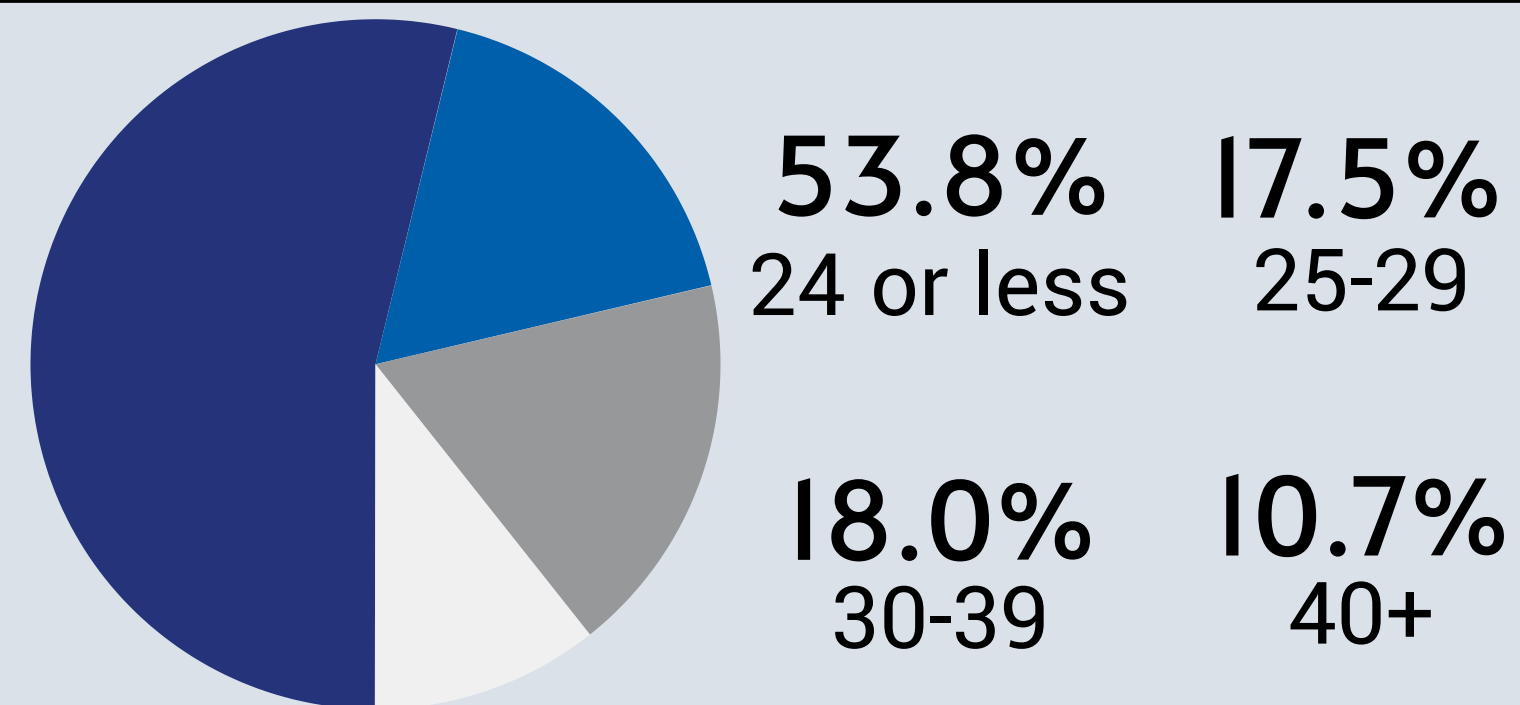

2021-2022 Student Quick Facts

Who They Were

Gender

Age Group

Race

Hispanic	66.9%
White	11.7%
Black/African Amer.	11.1%
Asian, Filipino, & Pacific Isl.	5.5%
Two or More Races	3.8%

Where They Came From

Top Cities