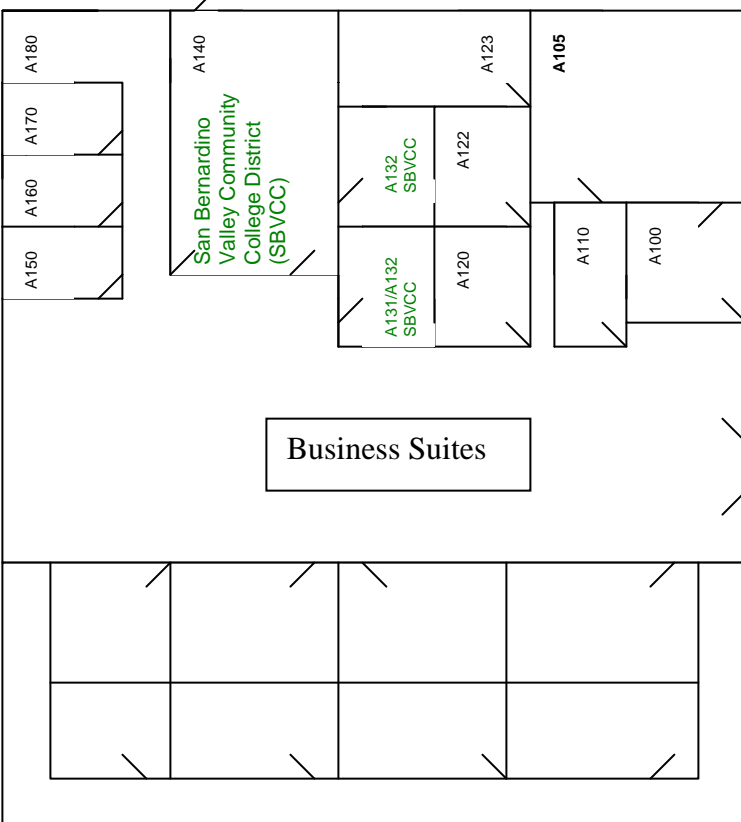

# DIRECTIONS TO THE VALLEY COLLEGE TRANSPORTATION CENTER

## Located in the Business Suites Building

264 S. Leland Norton Way, Suite A140, San Bernardino, CA 92408 (909) 384-8989

### From Riverside:

Take 91 E (becomes 215 N)  
 Take 10 E towards Redlands  
 Exit at Tippecanoe, Turn Left/North  
 Turn Right at Harry Sheppard Blvd.  
 Turn Right at South Leland Norton Way  
 Turn Right into parking lot at the Business Suites Building  
 (large parking lot in front of building)

### From Northern San Bernardino:

Take 215 S  
 Exit at 5<sup>th</sup> St. - Turn Right at off ramp (H St.)  
 Turn Left at 5<sup>th</sup> St.  
 Turn Right on Del Rosa Dr.  
 Turn Left at Harry Sheppard Blvd.  
 Turn Right at South Leland Norton Way  
 Turn Right into parking lot at the Business Suites Building  
 (large parking lot in front of building)