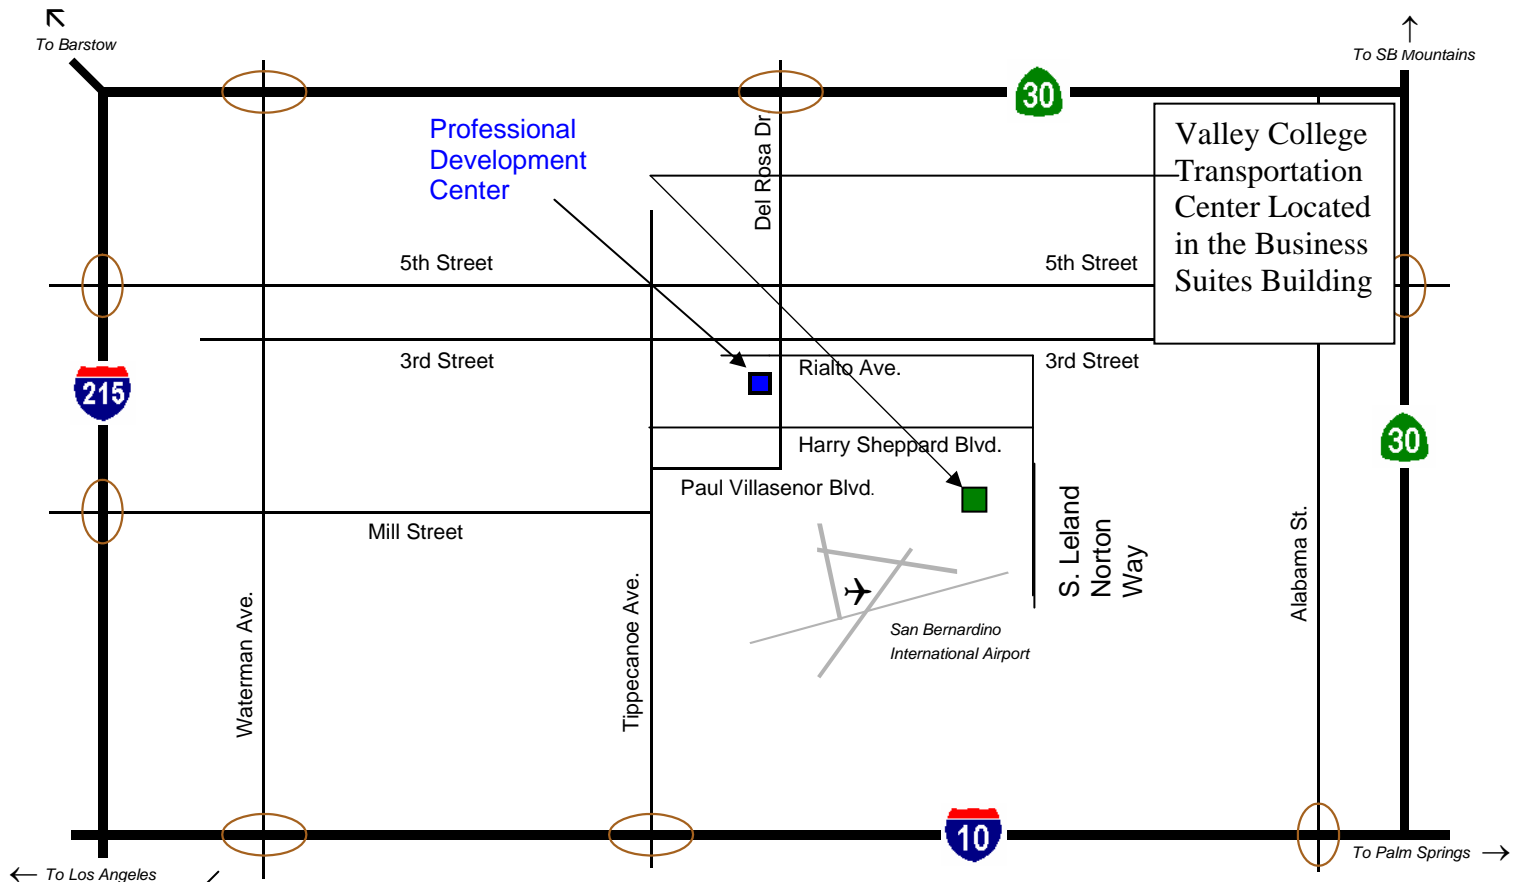

# DIRECTIONS TO THE VALLEY COLLEGE TRANSPORTATION CENTER

### From Riverside:

Take 91 E (becomes 215 N)  
 Take 10 E towards Redlands  
 Exit at Tippecanoe, Turn Left/North  
 Turn Right at Harry Sheppard Blvd.  
 Turn Right at South Leland Norton Way  
 Turn Right into parking lot at the Business Suites Building  
 (large parking lot in front of building)

### From Northern San Bernardino:

Take 215 S  
 Exit at 5<sup>th</sup> St. - Turn Right at off ramp (H St.)  
 Turn Left at 5<sup>th</sup> St.  
 Turn Right on Del Rosa Dr.  
 Turn Left at Harry Sheppard Blvd.  
 Turn Right at South Leland Norton Way  
 Turn Right into parking lot at the Business Suites Building  
 (large parking lot in front of building)

### From Redlands:

Take 10 W  
 Exit at Tippecanoe, Turn Right/North  
 Turn Right at Harry Sheppard Blvd.  
 Turn Right at South Leland Norton Way  
 Turn Right into parking lot at the Business Suites Building  
 (large parking lot in front of building)