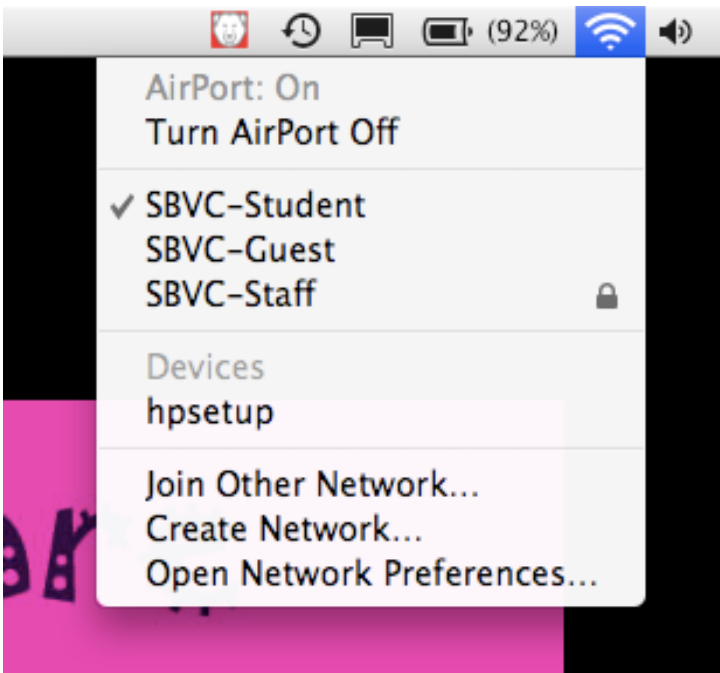

Campus Wireless Instructions for Students using Macintosh OSX:

1. Click on the Airport Icon
2. Turn on Airport if it is off
3. Choose the wireless network called: SBVC-Student

Safari Instructions:

1. Open the Safari Browser
2. Click Continue in the Certificate notification box