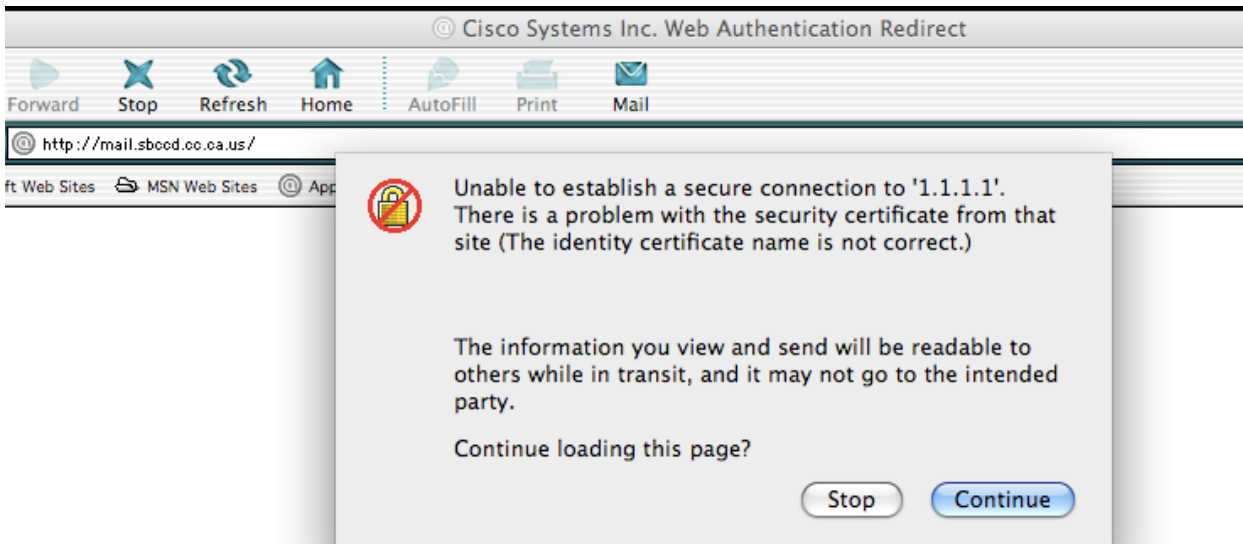

3. Click Continue when asked "Continue loading this page?"