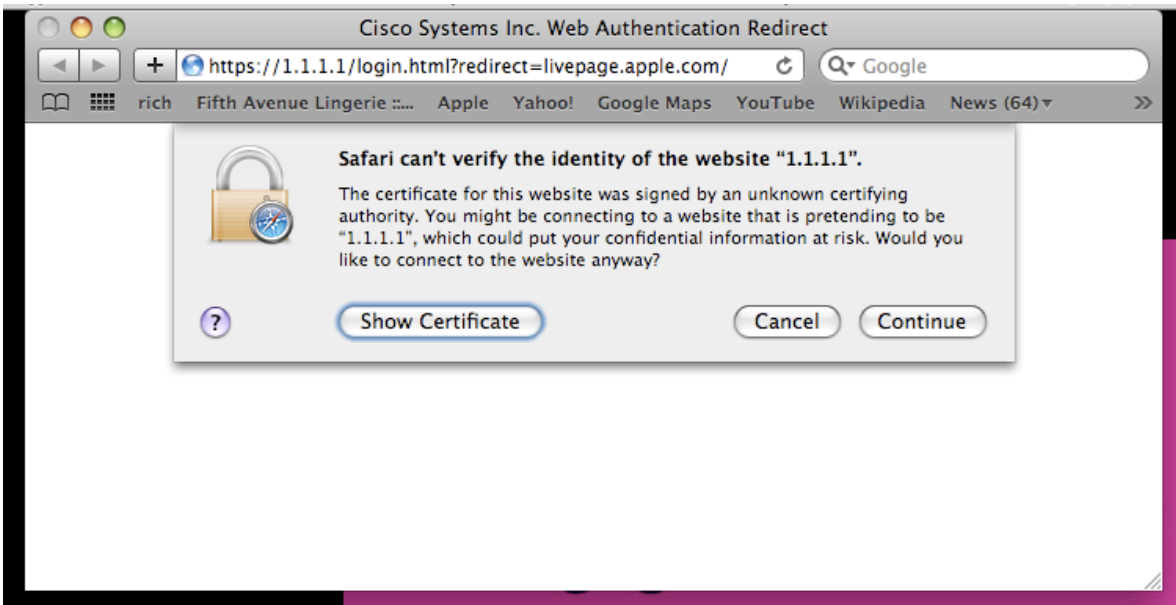

Campus Wireless Instructions for Students using Macintosh OSX:

1. Click on the Airport Icon
2. Turn on Airport if it is off
3. Choose the wireless network called: SBVC-Student

Safari Instructions:

1. Open the Safari Browser
2. Click Continue in the Certificate notification box